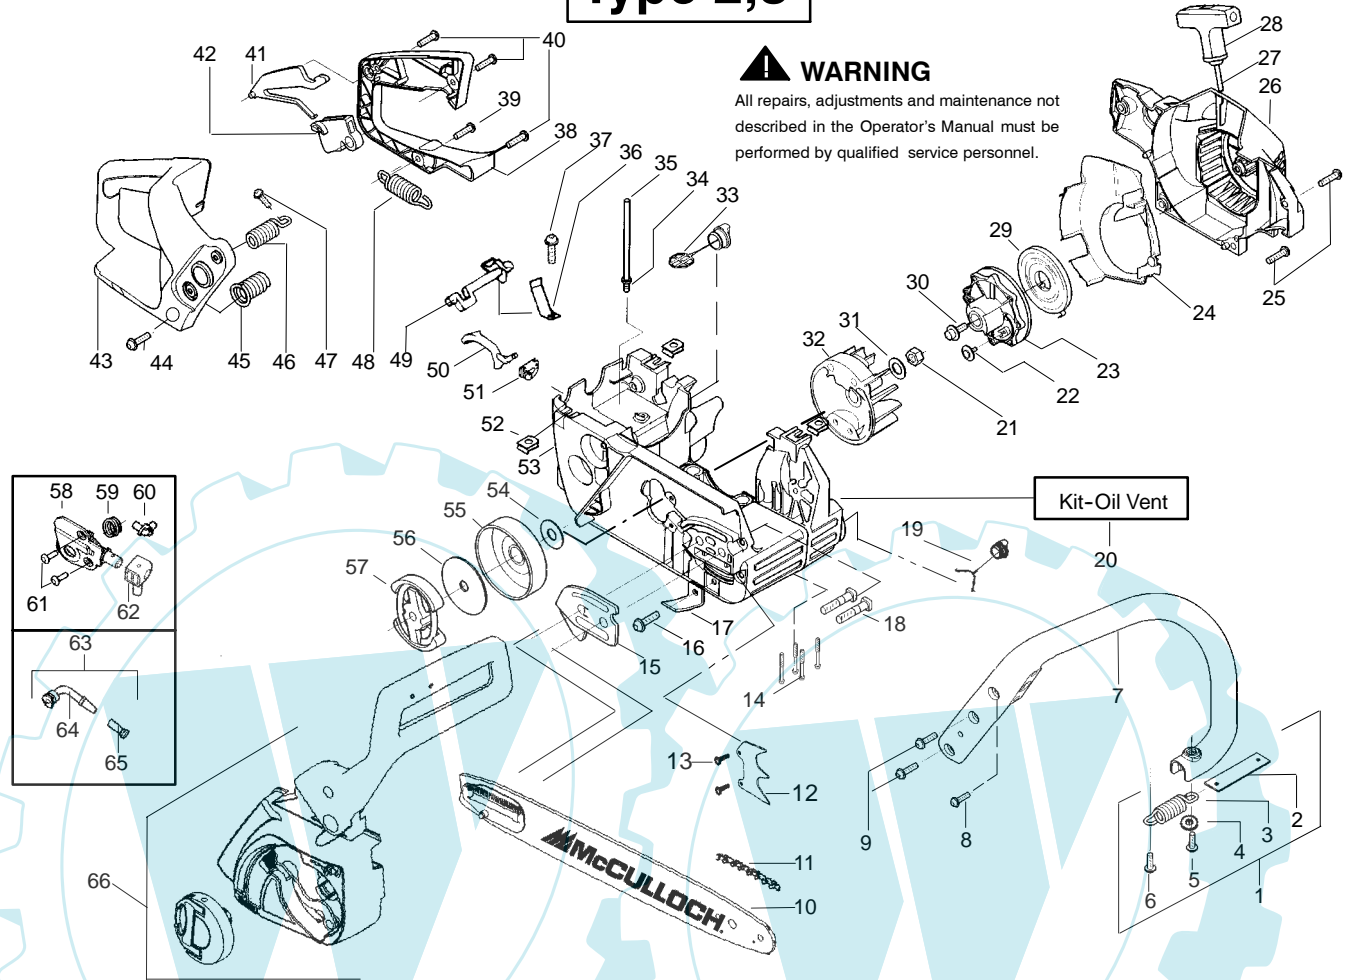

PARTS LIST NO. 530163923		McCULLOCH.® PARTS LIST	CHAIN SAW MODEL(s) MAC CAT 442	
DATE 6/21/04	Replaces 530163923 - 05/14/04		Note: Illustration may differ from actual model due to design changes	PAGE NO. 2

Type 2,3

Ref.	Part No.	Description	Ref.	Part No.	Description	Ref.	Part No.	Description
1.	530047963	Assy.-Isolator	28.	530056402	Handle-Starter	53.	530058733	Kit-Chassis Assy. fuel lines and caps)
2.	530047608	Limiter Strap	29.	530027531	Spring-Recoil	54.	530015907	Washer-Thrust
3.	530042082	Spring-Isolator	30.	530015920	Screw	55.	530047061	Assy.-Clutch Drum w/bearing
4.	530015158	Washer	31.	530015127	Washer-Flywheel	56.	530015611	Washer-Clutch
5.	530016018	Screw	32.	530039187	Assy-Flywheel	57.	530014949	Assy. Clutch
6.	530015843	Screw	33.	530047192	Assy-Fuel Cap w/ret.	58.	530071259	Kit - Oil Pump (incl. 59,60,62)
7.	530047583	Front Handle	34.	530023877	Fitting-fuel line	59.	530037820	Gear-Worm Spring
8.	530015940	Screw	35.	530069216	Kit-Fuel line (large)	60.	530049477	Elbow-Oil Pickup
9.	530015814	Screw	36.	530016149	Spring-Switch	61.	530016064	Screw
10.	530044897	Bar - 16"	37.	530015775	Screw	62.	530019206	Seal Block
11.	538248288	Chain - 16"	38.	530047581	Cover-Rear Handle	63.	530047663	Assy-Oil Pick-up (Incl. 64,65)
12.	530014381	Kit-Spike (Incl. 13)	39.	530015886	Screw	64.	530038373	Pick-up Oiler
13.	530016439	Screw	40.	530015906	Screw	65.	530056533	Filter-Oil
14.	530016132	Screw	41.	530036098	Throttle Lockout	66.	530071897	Kit-Chain Brake Adjuster (Incl. knob)
15.	530038238	Plate-Bar Mount.	42.	530036097	Trigger-Throttle			
16.	530015814	Screw	43.	530047582	Handle - Rear			
17.	530029850	Chain Catcher	44.	530015814	Screw			
18.	530016133	Bolt-Bar	45.	530053274	Assy Isolator-lower			
19.	530057236	Assy-Oil Cap w/ret.	46.	530071385	Kit-Isolator (Upper)			
20.	530071666	Kit-Oil Vent	47.	530015875	Screw			
21.	530016134	Nut-Flywheel	48.	530042082	Spring-Isolator			
22.	530016080	Screw	49.	530057473	Lever-Switch			
23.	530037817	Starter Pulley	50.	530057474	Lever-Choke			
24.	530055723	Baffle-Air	51.	530049005	Grommet-Knob			
25.	530015892	Screw	52.	530015922	Nut-"U"-Type			
26.	530056333	Housing-Fan						
27.	530069232	Kit - Rope						

★ = NEW PART NUMBER FOR THIS IPL

★ = REFER TO THE SERVICE REFERENCE INDICATED FOR MORE INFORMATION. (LOCATED AT END OF IPL)