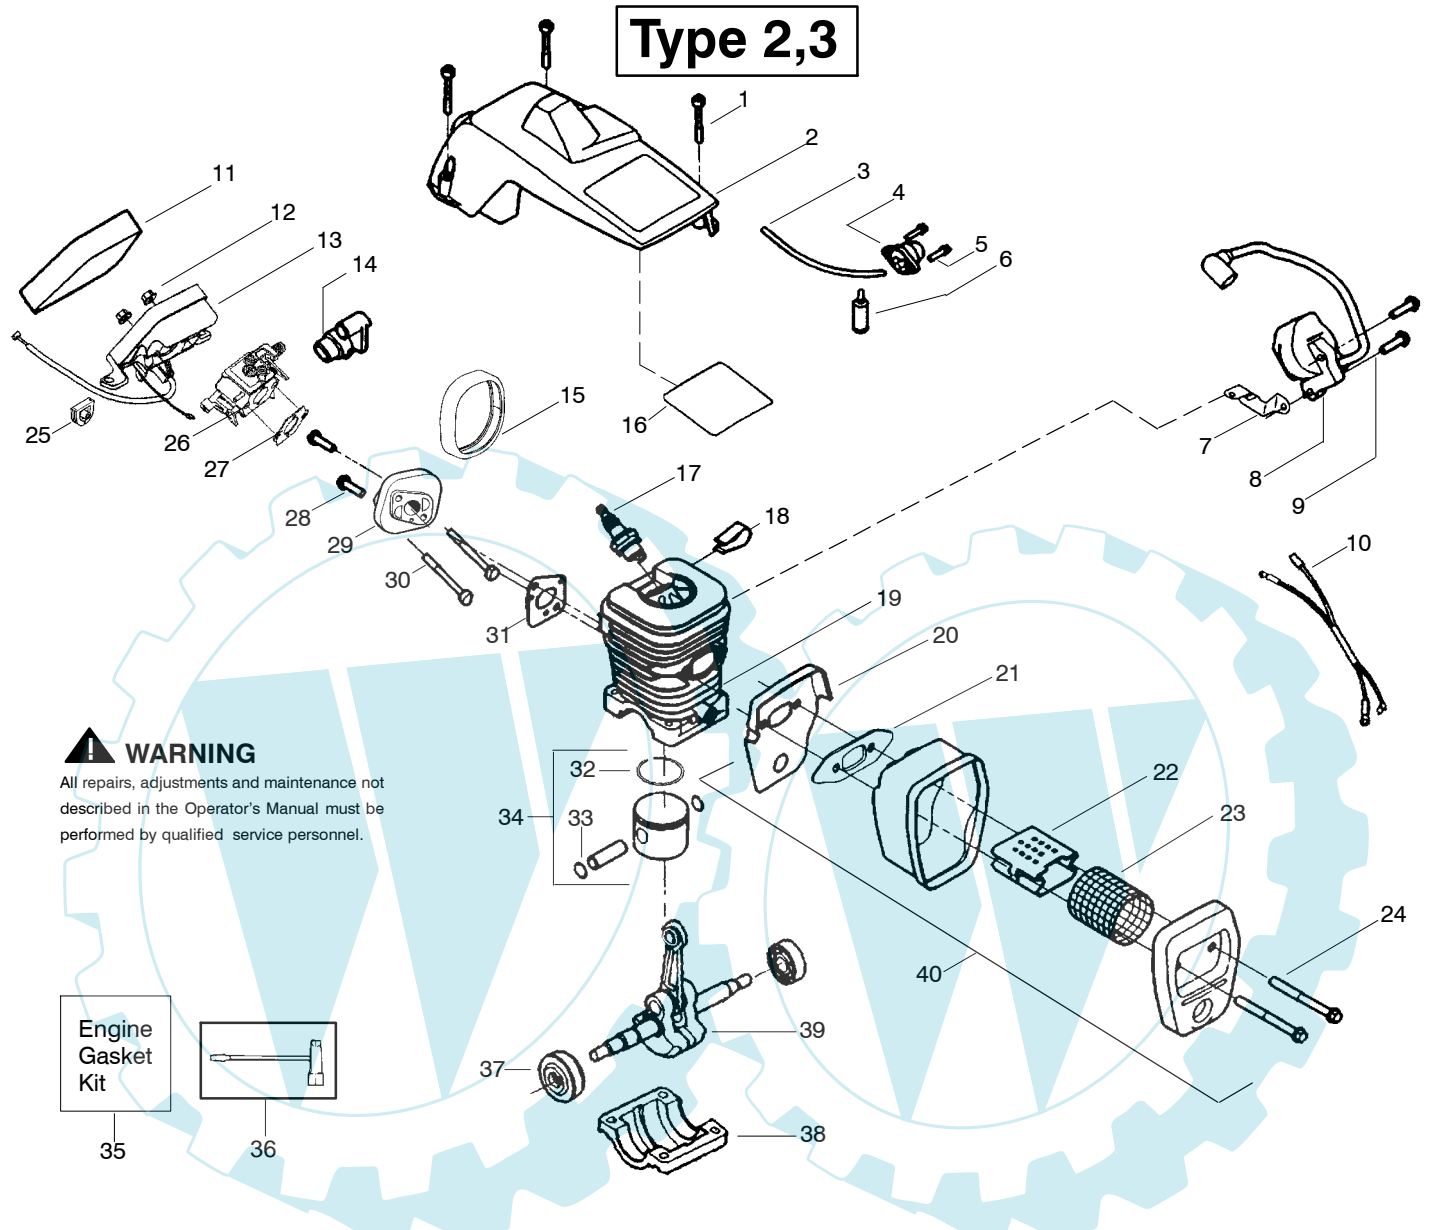

PARTS LIST NO. 530163923		McCULLOCH.® PARTS LIST	CHAIN SAW MODEL(s) MAC CAT 442	
DATE 6/21/04	Replaces 530163923 - 05/14/04		NOTE: Illustration may differ from actual model due to design changes	PAGE NO. 4

WARNING
All repairs, adjustments and maintenance not described in the Operator's Manual must be performed by qualified service personnel.

Engine Gasket Kit

Ref.	Part No.	Description	Ref.	Part No.	Description	Ref.	Part No.	Description
1.	530016153	Screw	19.	530012550	Cylinder	35.	530069608	Kit-Engine Gasket (Incl. 21, 27 & 31)
2.	530056914	Assy-Cylinder Shield (includes # 16)	20.	530049870	Backplate-Muffler	36.	530031135	Scrench
3.	530069247	Kit-Fuel Line (Small)	21.	530069608	Gasket-Muffler(kit)	37.	530056363	Assy-Seal & Bearing
4.	530071385	Kit-Air Purge (Incl. #5)	22.	530037813	Diffuser-Muffler	38.	530037935	Cap-Crankcase
5.	530015780	Screw	23.	530036103	Screen-Spark	39.	530047062	Assy-Crankshaft
6.	530095646	Assy-Fuel Pick-up	24.	530016132	Bolt-Muffler	40.	530047207	Assy-Muffler (Incl. 20-24)
7.	530047442	Strap-Ground	25.	530047631	Grommet-Throttle Cable			Not Shown
8.	530039198	Ignition Module	26.	---	Kit-Carburetor			---
9.	530015814	Screw		530071820	Zama (W-20)			530164617
10.	530057475	Assy-Wire Harness		530071821	Walbro (WT-662)			530164618
11.	530037793	Foam-Air Filter	27.	530069608	Gasket-Carb. (kit)			530164619
12.	530016101	Nut	28.	530016386	Screw			530165149
13.	530057702	Assy-Air Box	29.	530049700	Carb. Adapter			530165150
14.	530035526	Grommet-Carb Adjust	30.	530016187	Screw			530165151
15.	530054144	Seal-Carb Adapter	31.	530069608	Gasket-Adaptor(kit)			530165152
16.	530055698	Reflector-Heat	32.	530038729	Ring-Piston			
17.	952030150	Spark Plug (RCJ-7Y)	33.	530015697	Retainer-Piston Pin			
18.	530016136	Clip-High Tension Lead	34.	530071408	Kit-Piston (Incl. 32 & 33)			

✓ = NEW PART NUMBER FOR THIS IPL   * = REFER TO THE SERVICE REFERENCE INDICATED FOR MORE INFORMATION. (LOCATED AT END OF IPL)