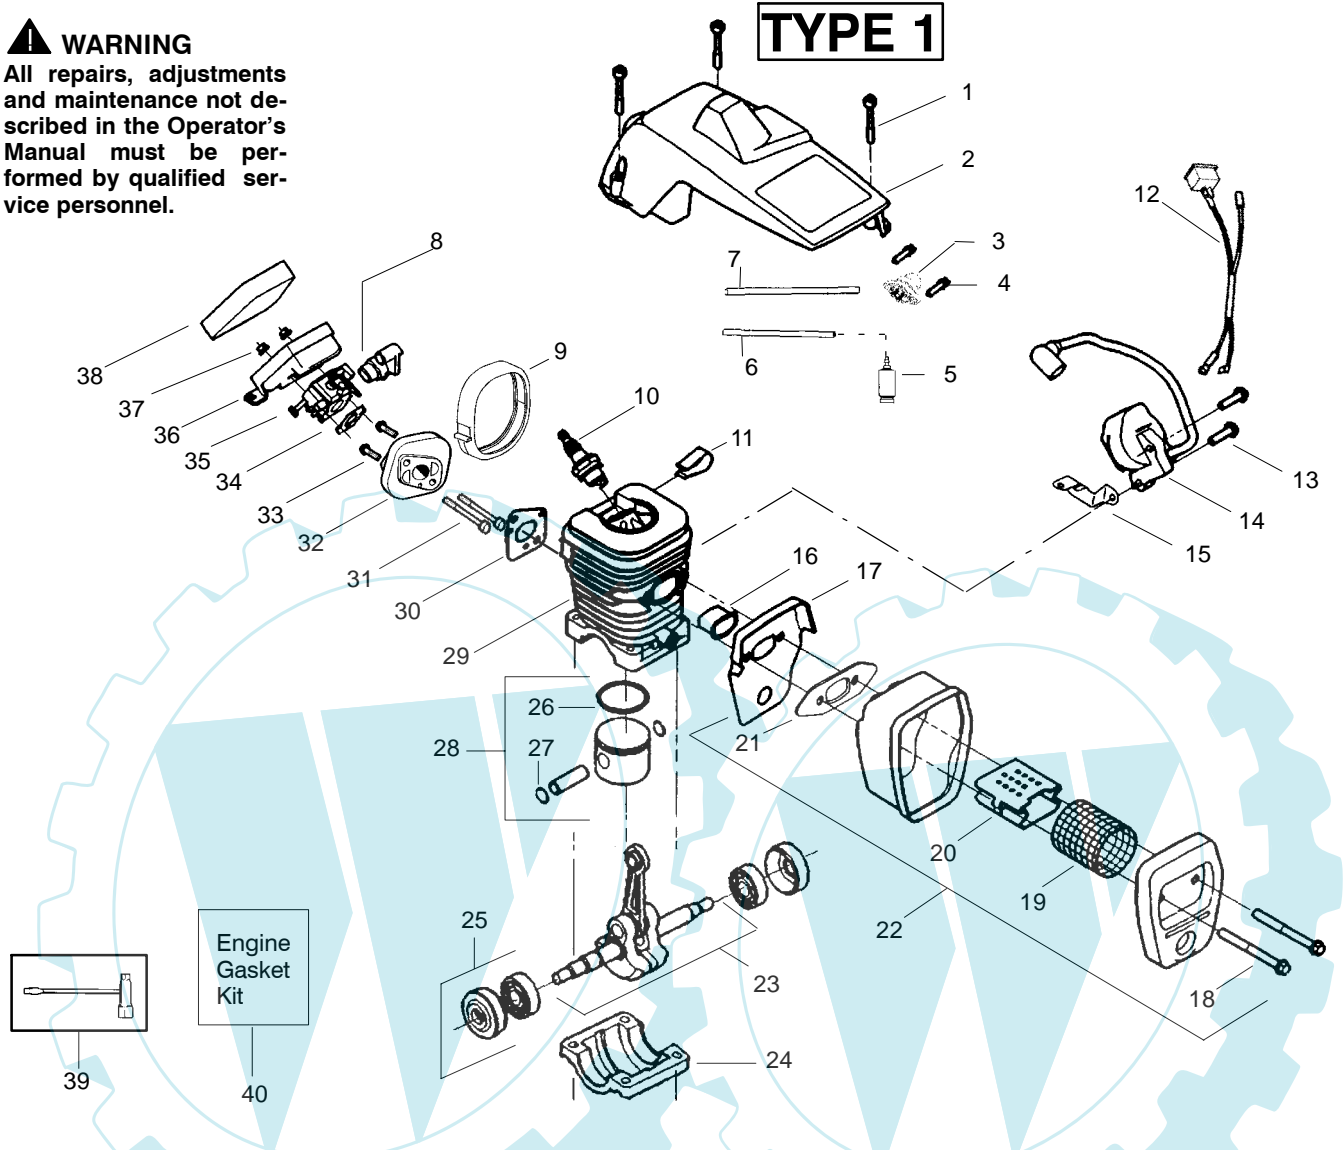

PARTS LIST NO. 530163923		McCULLOCH.® PARTS LIST	CHAIN SAW MODEL(s) MAC CAT 442	
DATE 6/21/04	Replaces 530163923 - 05/14/04		NOTE: Illustration may differ from actual model due to design changes	PAGE NO. 3

⚠ WARNING
All repairs, adjustments and maintenance not described in the Operator's Manual must be performed by qualified service personnel.

TYPE 1

Ref.	Part No.	Description	Ref.	Part No.	Description	Ref.	Part No.	Description
1.	530016153	Screw	19.	530036103	Screen-Spark	36.	530047604	Housing-Air Filter
2.	530056914	Shield-Cylinder	20.	530037813	Diffuser-Muffler	37.	530016101	Nut
3.	530047213	Assy-Air Purge	21.	530069608	Gasket-Muffler (kit)	38.	530037793	Air Filter - Foam
4.	530015780	Screw	22.	530047207	Assy-Muffler (Incl. 17-21)	39.	530031135	Wrench-Bar
5.	530095646	Assy-Fuel Pick-up	23.	530047062	Assy-Crankshaft	40.	530069608	Kit-Engine Gasket (incl. 21,30,34)
6.	530069247	Kit-Line Purge/Carb. (Small Dia)	24.	530037935	Cap-Crankcase			
7.	530069216	Kit-Line Purge/Tank (large line)	25.	530056363	Assy-Seal & Bearing			
8.	530035526	Grommet-Carb Adjust.	26.	530038729	Ring-Piston			
9.	530054144	Seal-Carb Adapter	27.	530015697	Retainer - Piston Pin			
10.	952030150	Spark Plug (RCJ-7Y)	28.	530071408	Kit-Piston - (incl. 26,27)			
11.	530016136	Clip-High Tension Lead	29.	530071412	Kit-Cylinder			
12.	530049117	Assy-Wire Harness (includes switch)	30.	530069608	Gasket-Carb. Adapter (kit)			
13.	530015814	Screw	31.	530016187	Screw		530163895	Manual- (Scan)
14.	530039198	Module-Ignition	32.	530049700	Carb. Adapter		530163896	Manual - (Euro I)
15.	530047442	Strap-Ground	33.	530016386	Screw		530163897	Manual - (Euro II)
16.	530037652	Insulator-Heat	34.	530069608	Carb. Gasket (kit)		530054781	Decal-Warning
17.	530049870	Back Plate-Muffler	35.	530071621	Kit-Carburetor (WT-625)			
18.	530016132	Screw						

Not Shown

↖ = NEW PART NUMBER FOR THIS IPL

★ = REFER TO THE SERVICE REFERENCE INDICATED FOR MORE INFORMATION. (LOCATED AT END OF IPL)