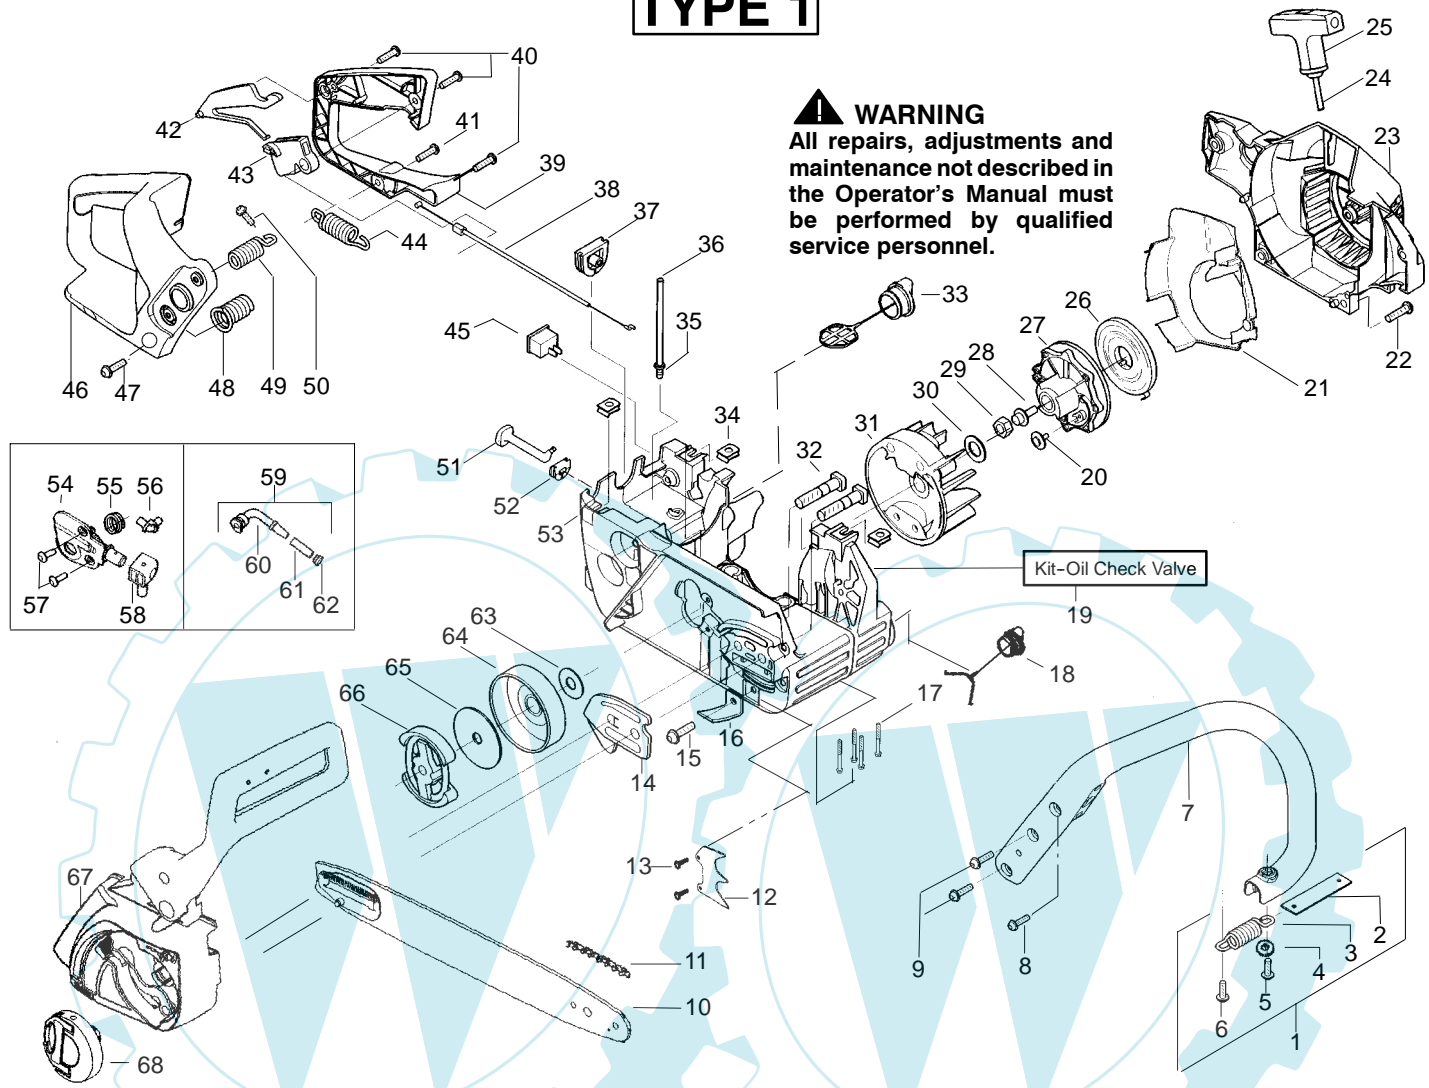

PARTS LIST NO. 530163923		McCULLOCH.® PARTS LIST	CHAIN SAW MODEL(s) MAC CAT 442	
DATE 6/21/04	Replaces 530163923 - 05/14/04		Note: Illustration may differ from actual model due to design changes	PAGE NO. 1

TYPE 1

⚠ WARNING
All repairs, adjustments and maintenance not described in the Operator's Manual must be performed by qualified service personnel.

Ref.	Part No.	Description	Ref.	Part No.	Description	Ref.	Part No.	Description
1.	530047963	Assy. - Isolator	25.	530056402	Handle - Starter	51.	530047605	Knob - Choke
2.	530047608	Strap - Limiter	26.	530027531	Spring - Recoil	52.	530049005	Grommet - Knob
3.	530042082	Spring - Isolator	27.	530037817	Pulley - Starter	53.	530056596	Assy - Chassis
4.	530015123	Washer	28.	530015920	Screw	54.	530071259	Kit - Oil Pump (Incls. 55,56,58)
5.	530016018	Screw	29.	530016134	Nut - Flywheel	55.	530037820	Gear - Worm Spring
6.	530015843	Screw	30.	530015127	Washer - Flywheel	56.	530049477	Elbow - Oil Pickup
7.	530047583	Handle - Front	31.	530039209	Assy - Flywheel	57.	530016064	Screw
8.	530015940	Screw	32.	530016133	Bolt - Bar	58.	530019206	Seal Block
9.	530015814	Screw	33.	530047192	Assy - Fuel Cap	59.	530047663	Assy - Oil Pickup (Incl. 60 - 62)
10.	530044897	Bar - 16"	34.	530015922	Nut - "U" - Type	60.	530038373	Pick-up Oiler
11.	538248288	Chain - 16"	35.	530023877	Fitting - fuel line	61.	530037821	Filter - Oil
12.	530014381	Kit - Assy Spike (incl. 13)	36.	530069216	Kit - Fuel line (large)	62.	530030189	Plug - Oil Filter
13.	530015805	Screw	37.	530047631	Grommet - Cable	63.	530015907	Washer - Thrust
14.	530038238	Plate - Bar Mounting	38.	530047602	Cable - Throttle	64.	530047061	Assy. - Clutch Drum w/bearing
15.	530015814	Screw	39.	530047581	Cover - Rear Handle	65.	530015611	Washer - Clutch
16.	530029850	Chain Catcher	40.	530015906	Screw	66.	530014949	Assy. Clutch
17.	530016132	Screw	41.	530015886	Screw	67.	530056923	Assy - Chain Brake
18.	530010846	Assy - Oil Cap	42.	530036098	Lockout - Throttle	68.	530056935	Assy - Knob
19.	530071666	Kit - Oil Check Valve	43.	530036097	Trigger - Throttle			
20.	530016080	Screw	44.	530042082	Spring			
21.	530055723	Baffle - Air	45.	530069572	Kit - Switch			
22.	530015892	Screw	46.	530047582	Handle - Rear			
23.	530056333	Housing - Fan	47.	530015814	Screw			
24.	530069232	Kit - Rope	48.	530053274	Assy. Isolator - lower			
			49.	530071385	Kit - Isolator (Upper)			
			50.	530015875	Screw			

✓ = NEW PART NUMBER FOR THIS IPL

* = REFER TO THE SERVICE REFERENCE INDICATED FOR MORE INFORMATION. (LOCATED AT END OF IPL)